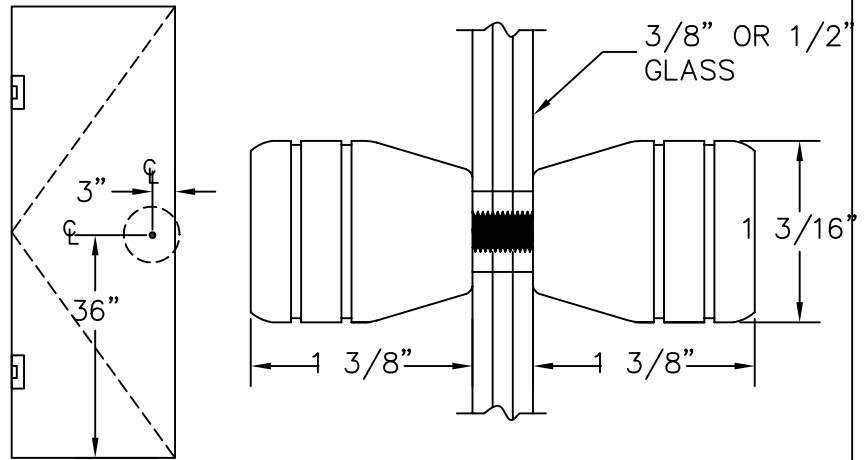

# SHOWER DOOR HANDLES

## SHOWER DOOR KNOB

(Shown Back To Back)

KDBTB

- Designed for 3/8 - 1/2" Glass
- Requires a 1/2" Dia Hole for Install
- Back To Back Mounting or Single Mount is Available.
- 3/4" Dia Tubing
- Includes Alan Wrench for Install

## SHOWER DOOR HANDLE

(Shown Back To Back)

SD1303

## SHOWER DOOR TOWEL BAR/HANDLE

SD1308