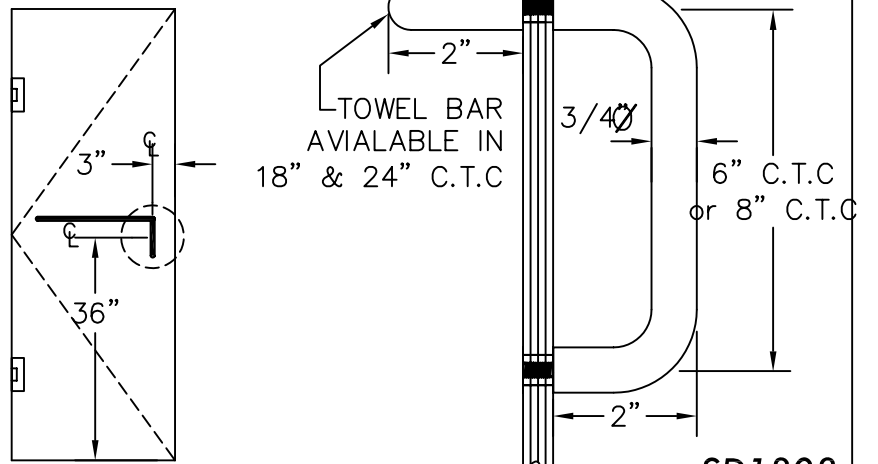

SHOWER DOOR TOWEL BAR/HANDLE