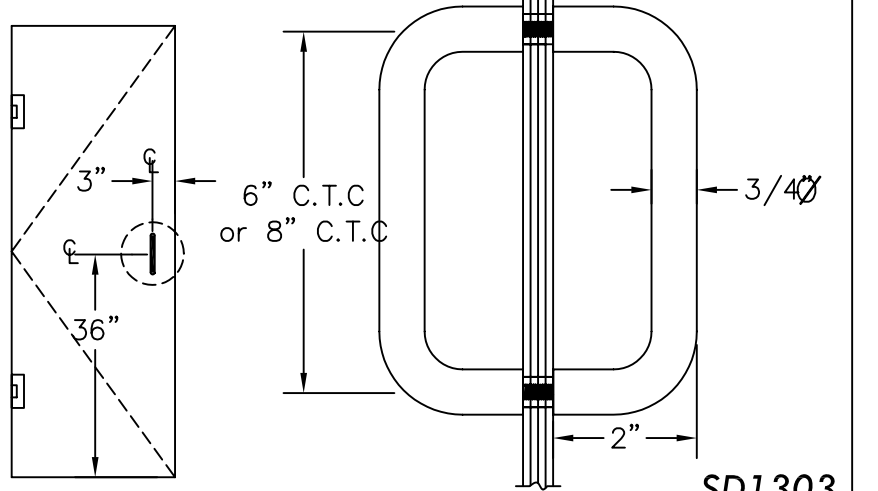

## SHOWER DOOR KNOB

(Shown Back To Back)

KDBTB

- Designed for 3/8 - 1/2" Glass
- Requires a 1/2" Dia Hole for Install
- Back To Back Mounting or Single Mount is Available.
- 3/4" Dia Tubing
- Includes Alan Wrench for Install

## SHOWER DOOR HANDLE

(Shown Back To Back)

SD1303